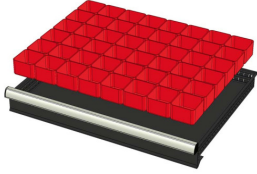

## 48 BACS 75x75mm (hoogte lade: 100-125m)

Code d'article: 772238

---

Dimensions bacs (lxlxh): 75x75x71mm

---